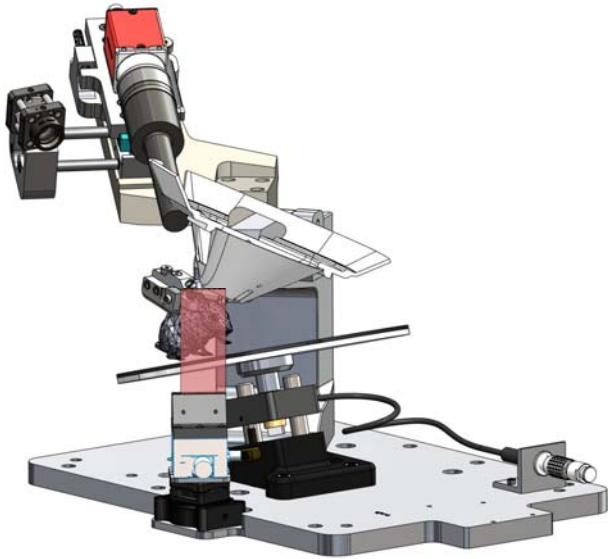

0160-200-43, 0160-200-47 and 0160-200-48 Tail Guard

Works with 0107-020-00
Behavior Platform

0160-200-48

0160-200-47

0160-200-43